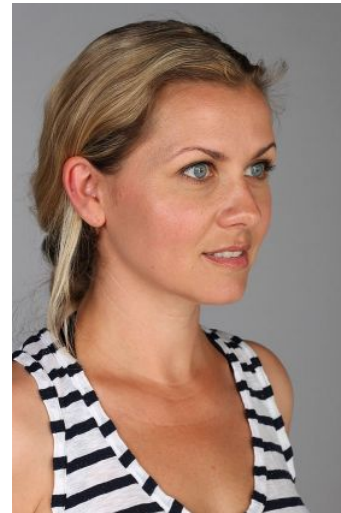

Jessica Boehrs

actors

height
170

chest
90

waist
75

hips
98

size
36 - 38

shoes
39 / -

hair
blonde

eyes
blue

age
42

Jessica Boehrs

actors

height
170

chest
90

waist
75

hips
98

size
36 - 38

shoes
39 / -

hair
blonde

eyes
blue

age
42